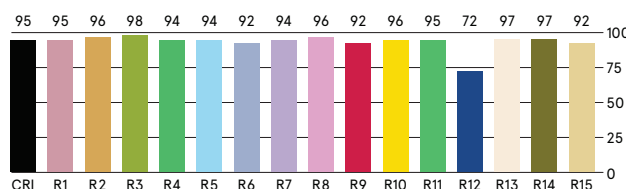

Colour Quality at 5600K