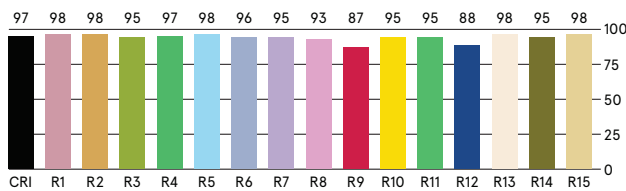

cm
645 x 400 mm

645 x 400 mm
560 x 320 mm

kg
400 g

120 W

LEDs 576

2800K - min. 5600K

CRI 96

2700 lx/1m 3feet

7900 lm

DMX 2 channels (1. brightness, 2. colour temperature)

120°, with SnapGrid 40°

dimmable, steplessly variable

passive, noiseless cooling

foldable

Colour Quality at 2800K